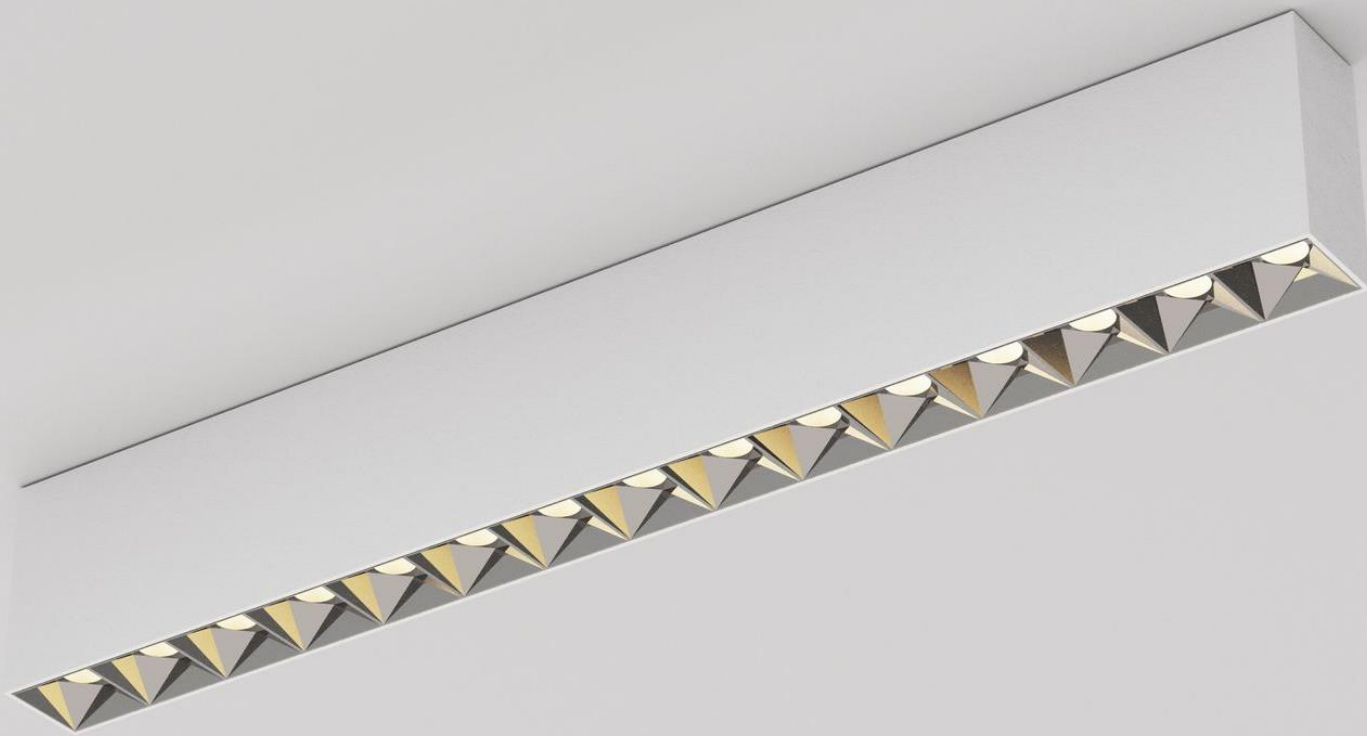

# Otannen S

Surface Light

## Otannen S

Surface Light

CODE	F395
Light source	LED
Power (W)	32
luminous flux (lm)	4000
Color Rendering (Ra)	>90
Color Temperature (K)	3000   4000*
Body Color	White   Black

IP  
20

**Supply Voltage:**  
220-240 Vac, 50 Hz

**Driver:**  
DALI | Dimmable version available  
upon request

**Recommended Applications:**  
Residential | Office | Shop

The specific design of the lower frame with its strip reduces the direct view of the light spot and glare

### Order code table

---

Body Color	3000K	Beam Angle	4000K	Body Color
White	F393W3230W	Wide	F393W3240W	White
Black	F393B3230W	Wide	F393B3240W	Black