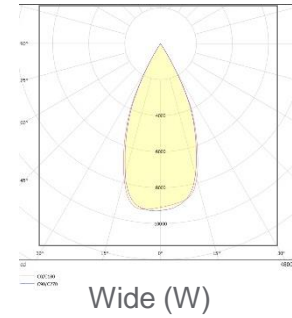

Otannen S

Light distributions

Order code table

Body Color	3000K	Beam Angle	4000K	Body Color
White	F393W3230W	Wide	F393W3240W	White
Black	F393B3230W	Wide	F393B3240W	Black