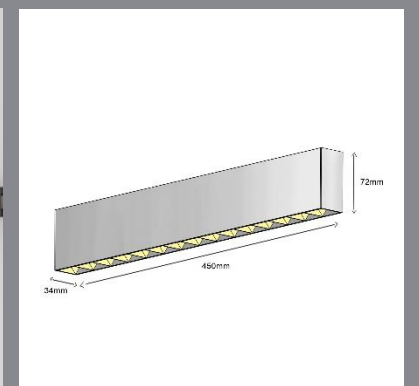

## Otannen S

Surface Light

CODE	F395
Light source	LED
Power (W)	32
luminous flux (lm)	4000
Color Rendering (Ra)	>90
Color Temperature (K)	3000   4000*
Body Color	White   Black

IP  
20

**Supply Voltage:**  
220-240 Vac, 50 Hz